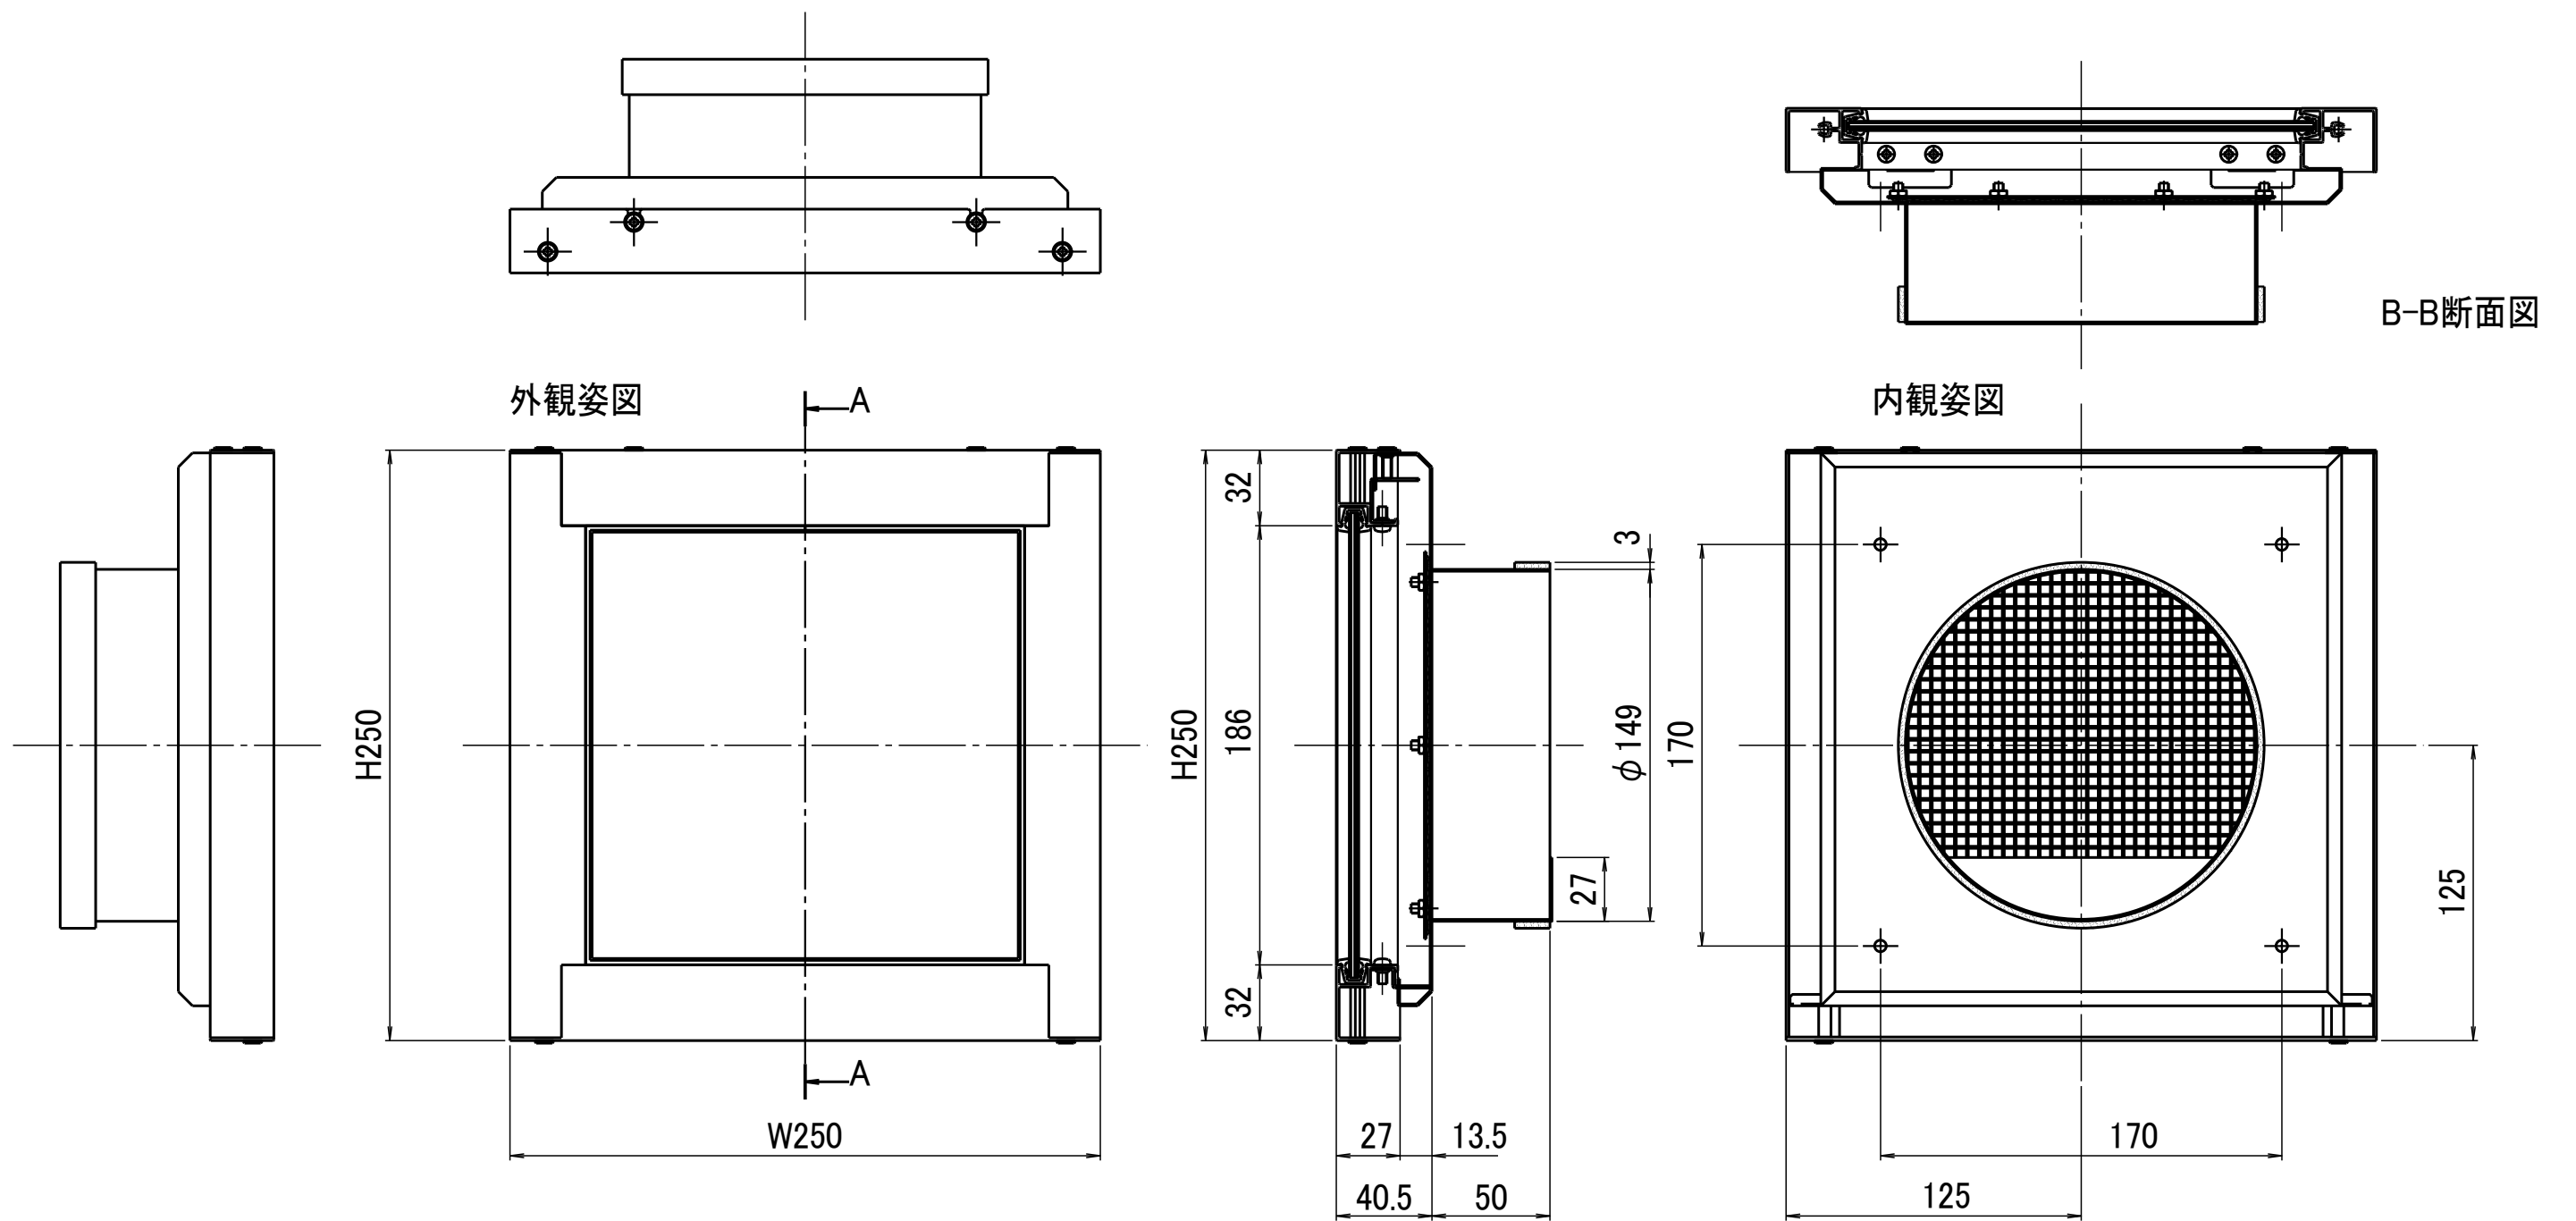

ZAA156-BA01 SB-WINDOW W250 x H250 S2525(TYPE100) 商品図

ZAA156-BB01 SB-WINDOW W250 × H250 S2525(TYPE150) 商品図