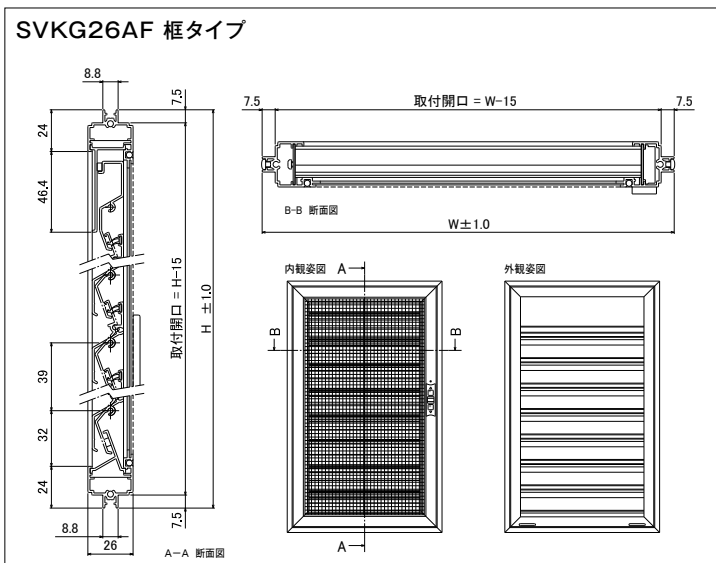

SVKG30DAF・SVKG40DAF
(フラッシュタイプ)

お問合先 **TEL.0191-33-1111**

株式会社佐原

info@sahara-s.co.jp
FAX 0191-33-1234

ホームページをご覧ください

<https://www.sahara-s.co.jp>