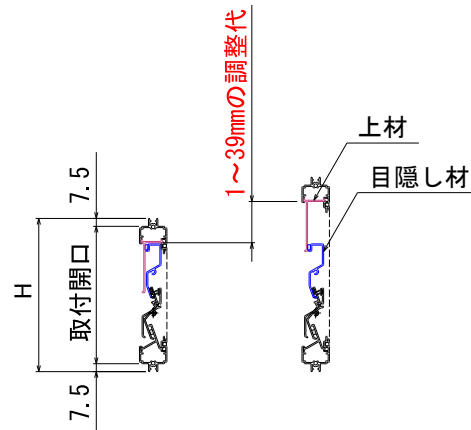

寸法は1mm単位で製作

A部拡大図

SVKG26AFDS 框タイプ段装セット
H寸法652mm以上の場合、ガラリ2枚（同寸法）と段装材1本が同梱されます。

【SVKG26AF(框タイプ) 価格表】

商品寸法 (mm)	価格															
	W	150~199	200~249	250~299	300~349	350~399	400~449	450~499	500~549	550~599	600~649	650~699	700~749	750~799	800~849	850~900
H 144~183		¥6,300	¥6,500	¥6,800	¥7,000	¥7,300	¥7,600	¥7,800	¥8,100	¥8,300	¥8,600	¥8,900	¥9,100	¥9,400	¥9,600	¥9,900
H 184~222		¥6,700	¥7,000	¥7,300	¥7,600	¥7,900	¥8,300	¥8,600	¥8,900	¥9,200	¥9,500	¥9,800	¥10,100	¥10,400	¥10,700	¥11,000
H 223~261		¥7,200	¥7,600	¥7,900	¥8,300	¥8,600	¥8,900	¥9,300	¥9,600	¥10,000	¥10,300	¥10,700	¥11,000	¥11,400	¥11,700	¥12,000
H 262~300		¥7,700	¥8,100	¥8,500	¥8,900	¥9,300	¥9,600	¥10,000	¥10,400	¥10,800	¥11,200	¥11,600	¥12,000	¥12,300	¥12,700	¥13,100
H 301~339		¥8,200	¥8,600	¥9,000	¥9,500	¥9,900	¥10,300	¥10,800	¥11,200	¥11,600	¥12,000	¥12,500	¥12,900	¥13,300	¥13,800	¥14,200
H 340~378		¥8,700	¥9,100	¥9,600	¥10,100	¥10,600	¥11,000	¥11,500	¥12,000	¥12,400	¥12,900	¥13,400	¥13,800	¥14,300	¥14,800	¥15,300
H 379~417		¥9,200	¥9,700	¥10,200	¥10,700	¥11,200	¥11,700	¥12,200	¥12,700	¥13,200	¥13,800	¥14,300	¥14,800	¥15,300	¥15,800	¥16,300
H 418~456		¥9,600	¥10,200	¥10,700	¥11,300	¥11,900	¥12,400	¥13,000	¥13,500	¥14,100	¥14,600	¥15,200	¥15,700	¥16,300	¥16,800	¥17,400
H 457~495		¥10,100	¥10,700	¥11,300	¥11,900	¥12,500	¥13,100	¥13,700	¥14,300	¥14,900	¥15,500	¥16,100	¥16,700	¥17,300	¥17,900	¥18,500
H 496~534		¥10,600	¥11,200	¥11,900	¥12,500	¥13,200	¥13,800	¥14,400	¥15,100	¥15,700	¥16,300	¥17,000	¥17,600	¥18,200	¥18,900	¥19,500
H 535~573		¥11,100	¥11,800	¥12,500	¥13,100	¥13,800	¥14,500	¥15,200	¥15,800	¥16,500	¥17,200	¥17,900	¥18,600	¥19,200	¥19,900	¥20,600
H 574~612		¥11,600	¥12,300	¥13,000	¥13,700	¥14,500	¥15,200	¥15,900	¥16,600	¥17,300	¥18,100	¥18,800	¥19,500	¥20,200	¥20,900	¥21,700
H 613~651		¥12,100	¥12,800	¥13,600	¥14,300	¥15,100	¥15,900	¥16,600	¥17,400	¥18,200	¥19,000	¥19,700	¥20,400	¥21,200	¥22,000	¥22,700