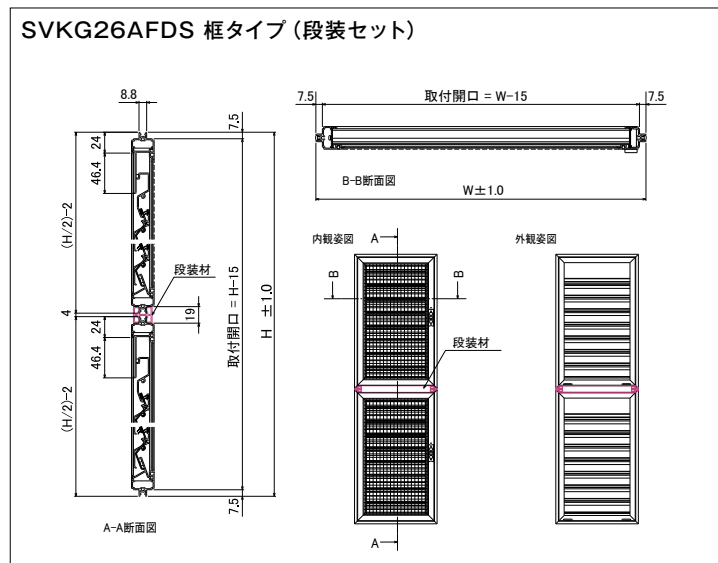

SVKG30DAF・SVKG40DAF
(フラッシュタイプ)

お問合先 **TEL.0191-33-1111**

株式会社佐原

info@sahara-s.co.jp
FAX 0191-33-1234

ホームページをご覧ください

<https://www.sahara-s.co.jp>