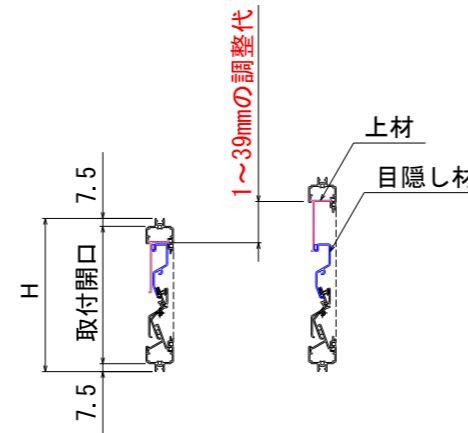

寸法は1mm単位で製作

A部拡大図

SVKG26AFDS 框タイプ段装セット
 H寸法652mm以上の場合、ガラリ2枚（同寸法）と
 段装材1本が同梱されます。

【SVKG26AF(框タイプ)価格表】

商品寸法 (mm)	価格															
	W	150~199	200~249	250~299	300~349	350~399	400~449	450~499	500~549	550~599	600~649	650~699	700~749	750~799	800~849	850~900
H	144~183	¥7,500	¥7,700	¥8,000	¥8,300	¥8,600	¥9,000	¥9,200	¥9,600	¥9,800	¥10,200	¥10,500	¥10,800	¥11,100	¥11,300	¥11,700
	184~222	¥7,900	¥8,300	¥8,600	¥9,000	¥9,300	¥9,800	¥10,200	¥10,500	¥10,900	¥11,200	¥11,600	¥11,900	¥12,300	¥12,600	¥13,000
	223~261	¥8,500	¥9,000	¥9,300	¥9,800	¥10,200	¥10,500	¥11,000	¥11,300	¥11,800	¥12,200	¥12,600	¥13,000	¥13,500	¥13,800	¥14,200
	262~300	¥9,100	¥9,600	¥10,000	¥10,500	¥11,000	¥11,300	¥11,800	¥12,300	¥12,800	¥13,200	¥13,700	¥14,200	¥14,500	¥15,000	¥15,500
	301~339	¥9,700	¥10,200	¥10,600	¥11,200	¥11,700	¥12,200	¥12,800	¥13,200	¥13,700	¥14,200	¥14,800	¥15,200	¥15,700	¥16,300	¥16,800
	340~378	¥10,300	¥10,800	¥11,300	¥11,900	¥12,500	¥13,000	¥13,600	¥14,200	¥14,600	¥15,200	¥15,800	¥16,300	¥16,900	¥17,500	¥18,000
	379~417	¥10,900	¥11,500	¥12,000	¥12,600	¥13,200	¥13,800	¥14,400	¥15,000	¥15,600	¥16,300	¥16,900	¥17,500	¥18,000	¥18,600	¥19,200
	418~456	¥11,300	¥12,000	¥12,600	¥13,300	¥14,000	¥14,600	¥15,300	¥15,900	¥16,600	¥17,200	¥17,900	¥18,500	¥19,200	¥19,800	¥20,500
	457~495	¥11,900	¥12,600	¥13,300	¥14,000	¥14,800	¥15,500	¥16,200	¥16,900	¥17,600	¥18,300	¥19,000	¥19,700	¥20,400	¥21,100	¥21,800
	496~534	¥12,500	¥13,200	¥14,000	¥14,800	¥15,600	¥16,300	¥17,000	¥17,800	¥18,500	¥19,200	¥20,000	¥20,800	¥21,500	¥22,300	¥23,000
	535~573	¥13,100	¥13,900	¥14,800	¥15,500	¥16,300	¥17,100	¥17,900	¥18,600	¥19,500	¥20,300	¥21,100	¥21,900	¥22,600	¥23,500	¥24,300
	574~612	¥13,700	¥14,500	¥15,300	¥16,200	¥17,100	¥17,900	¥18,800	¥19,600	¥20,400	¥21,300	¥22,200	¥23,000	¥23,800	¥24,600	¥25,600
	613~651	¥14,300	¥15,100	¥16,000	¥16,900	¥17,800	¥18,600	¥19,600	¥20,500	¥21,500	¥22,300	¥23,200	¥24,000	¥25,000	¥25,900	¥26,800