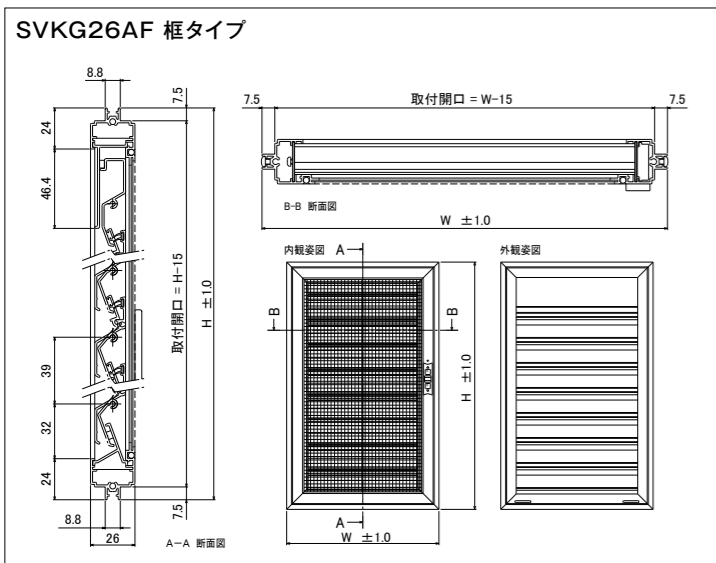

SVKG26AF・SVKG26AFDS
(框タイプ)