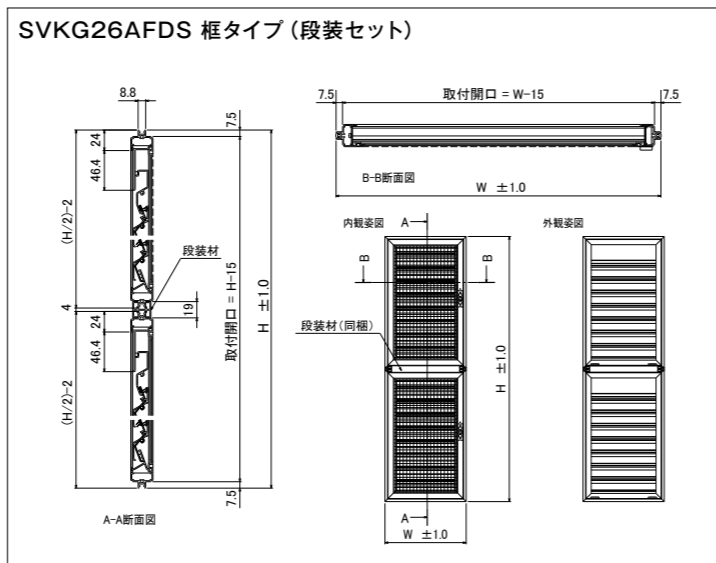

SVKG26AF・SVKG26AFDS
(框タイプ)