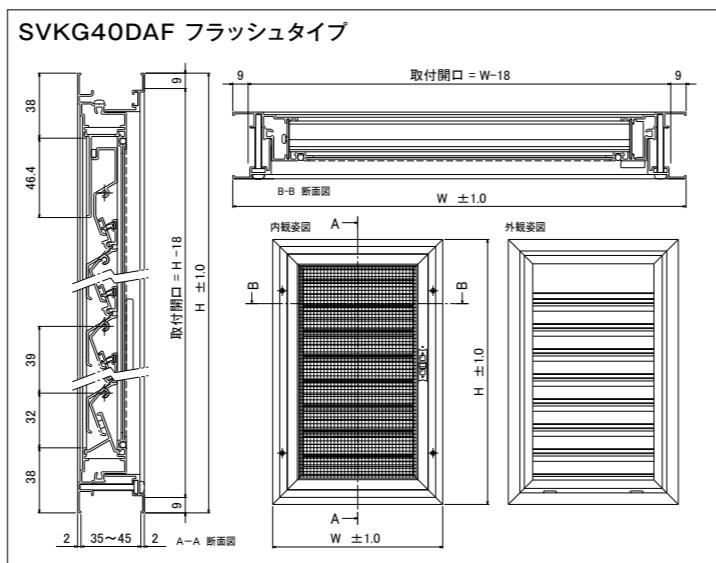

SVKG26AF・SVKG26AFDS
(框タイプ)